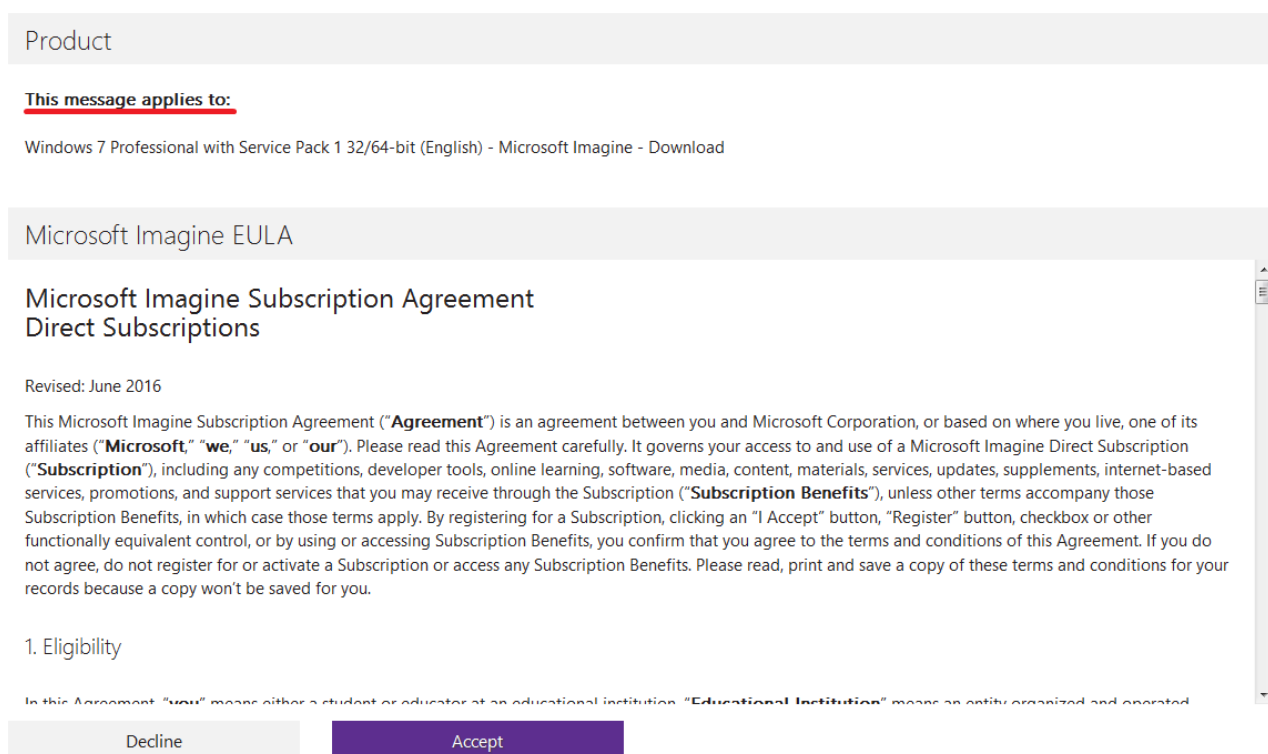

6. Po kliknięciu w przycisk **Check Out**, przedstawione zostaną warunki korzystania z oprogramowania pobieranego z platformy Microsoft Imagine, z którymi należy się zapoznać i stosować do zasad tam określonych, ze szczególnym uwzględnieniem ograniczeń dotyczących legalności instalacji i wykorzystania pobieranego oprogramowania.