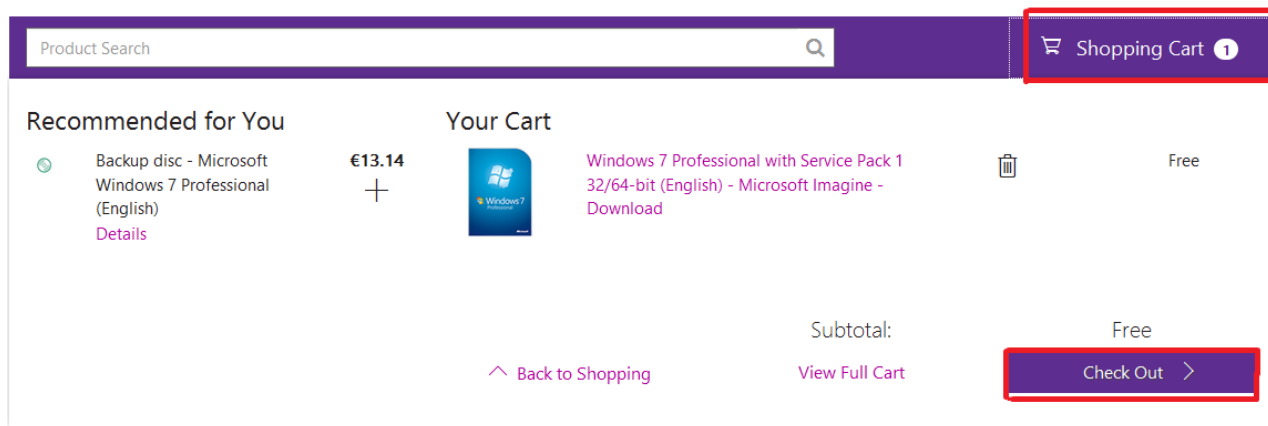

6. Po kliknięciu w przycisk **Check Out**, przedstawione zostaną warunki korzystania z oprogramowania pobieranego z platformy Microsoft Imagine, z którymi należy się zapoznać i stosować do zasad tam określonych, ze szczególnym uwzględnieniem ograniczeń dotyczących legalności instalacji i wykorzystania pobieranego oprogramowania.

7. Ostatnim etapem procesu jest potwierdzenie poprawności adresu email oraz danych osobowych, na które przesłane zostanie potwierdzenie dokonania zamówienia. (przycisk **Proceed With Order**)